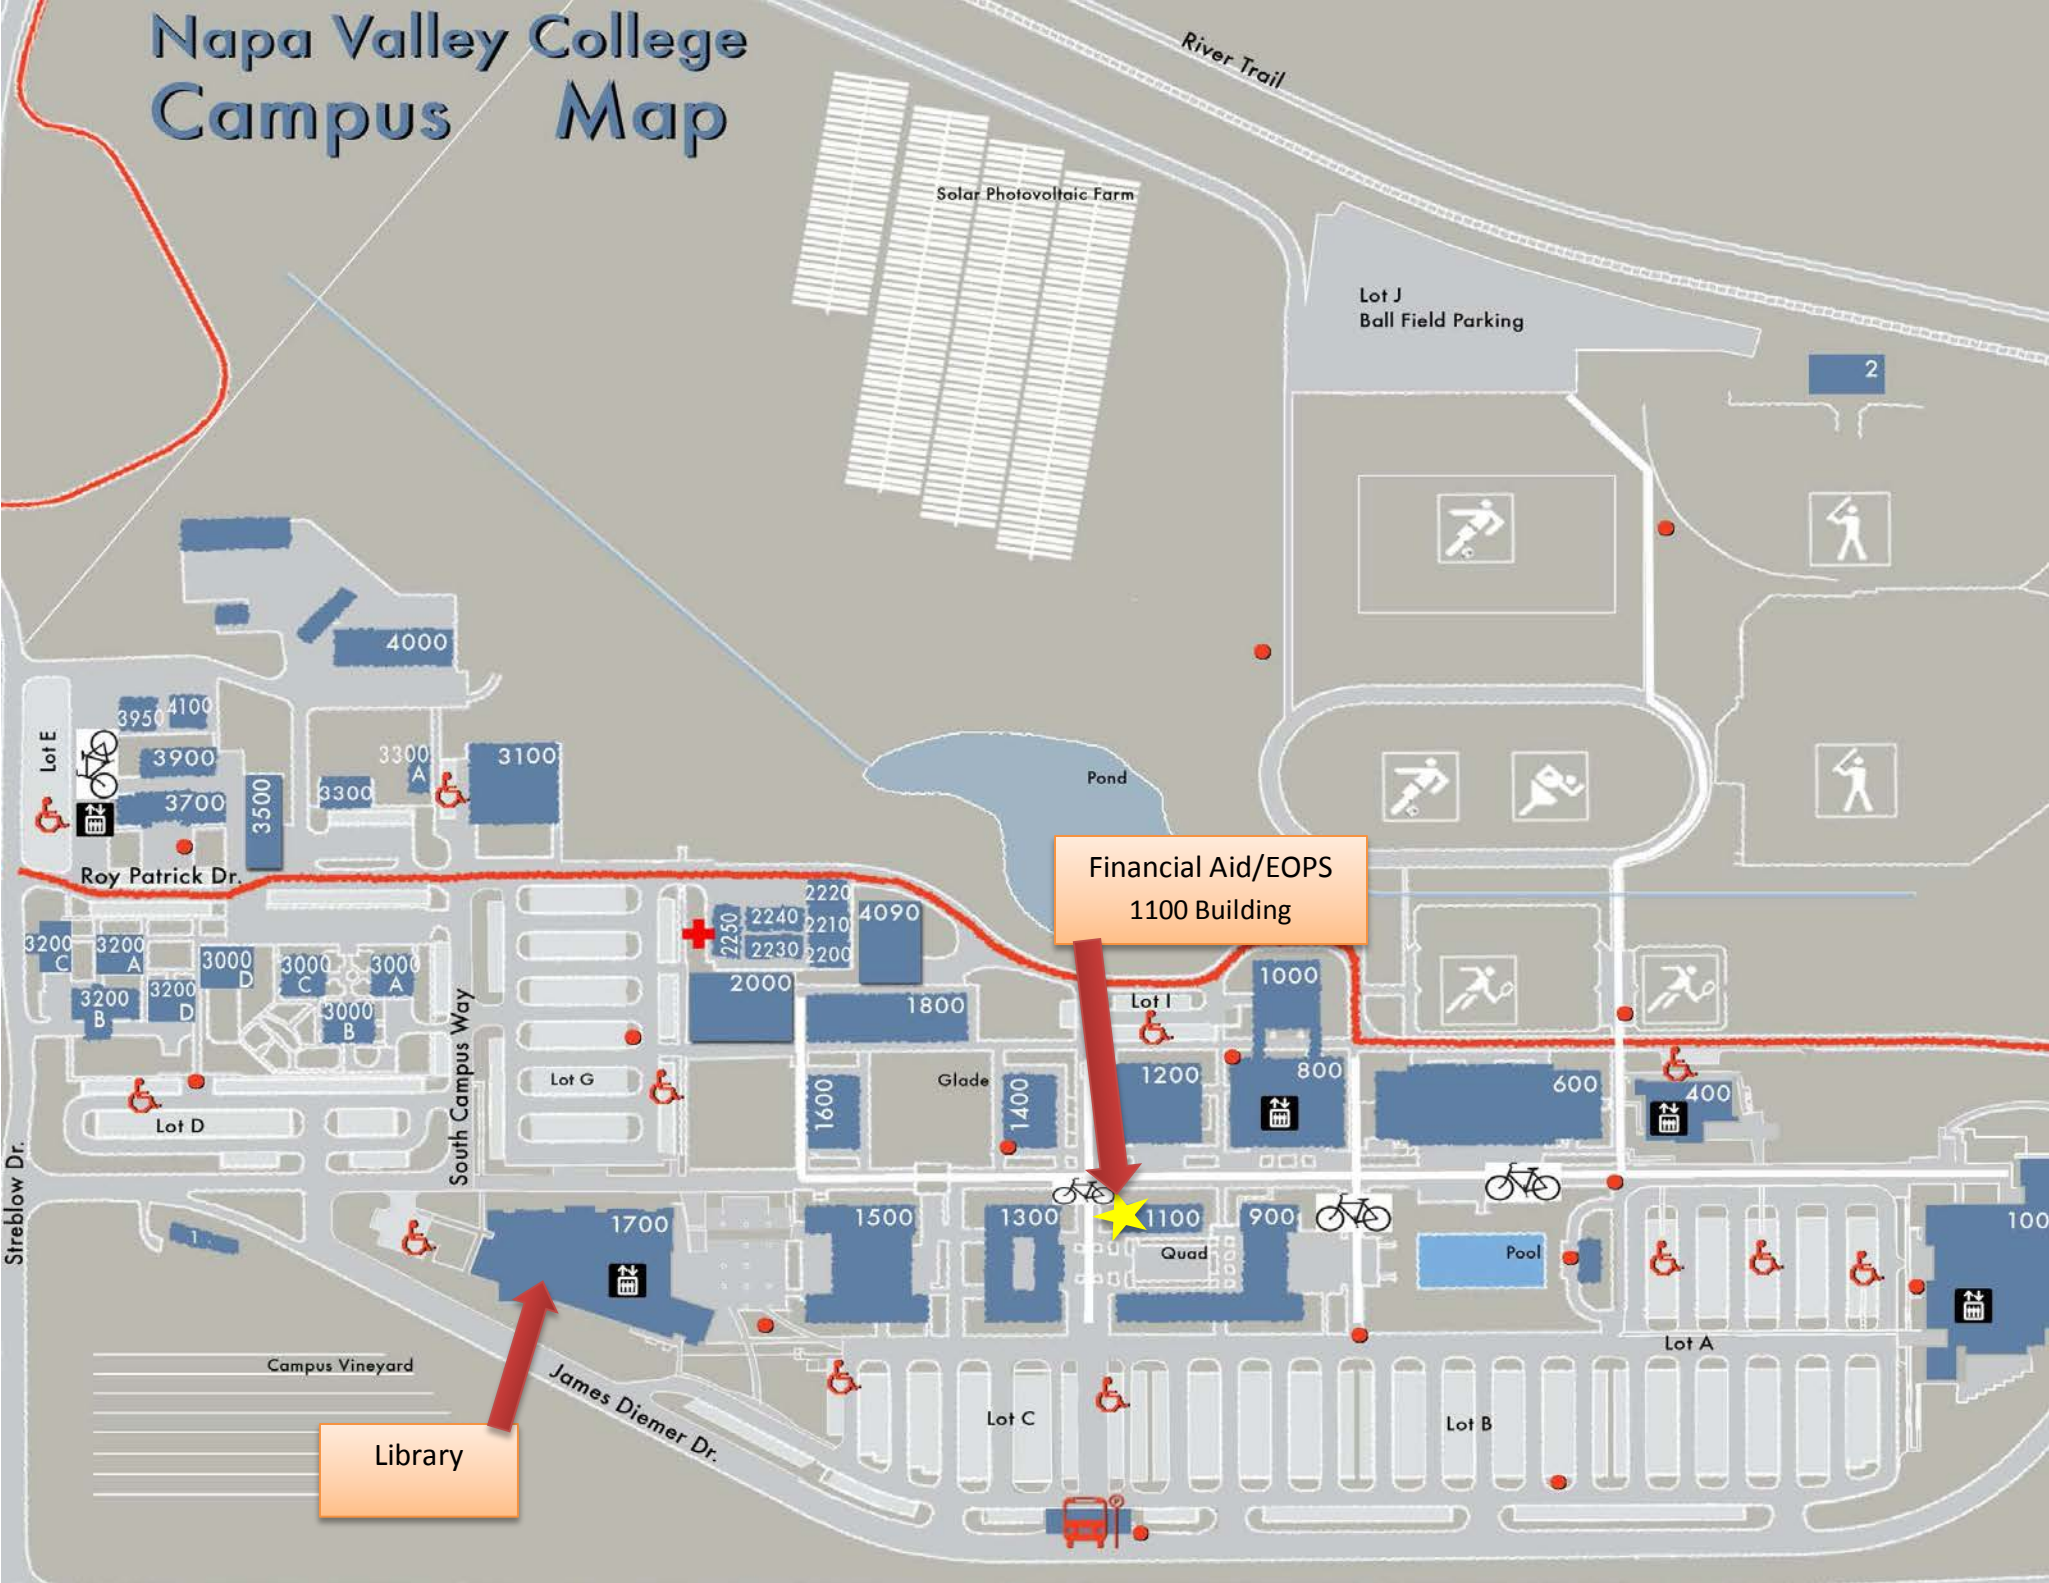

Napa Valley College Campus Map

Financial Aid/EOPS
1100 Building

Library